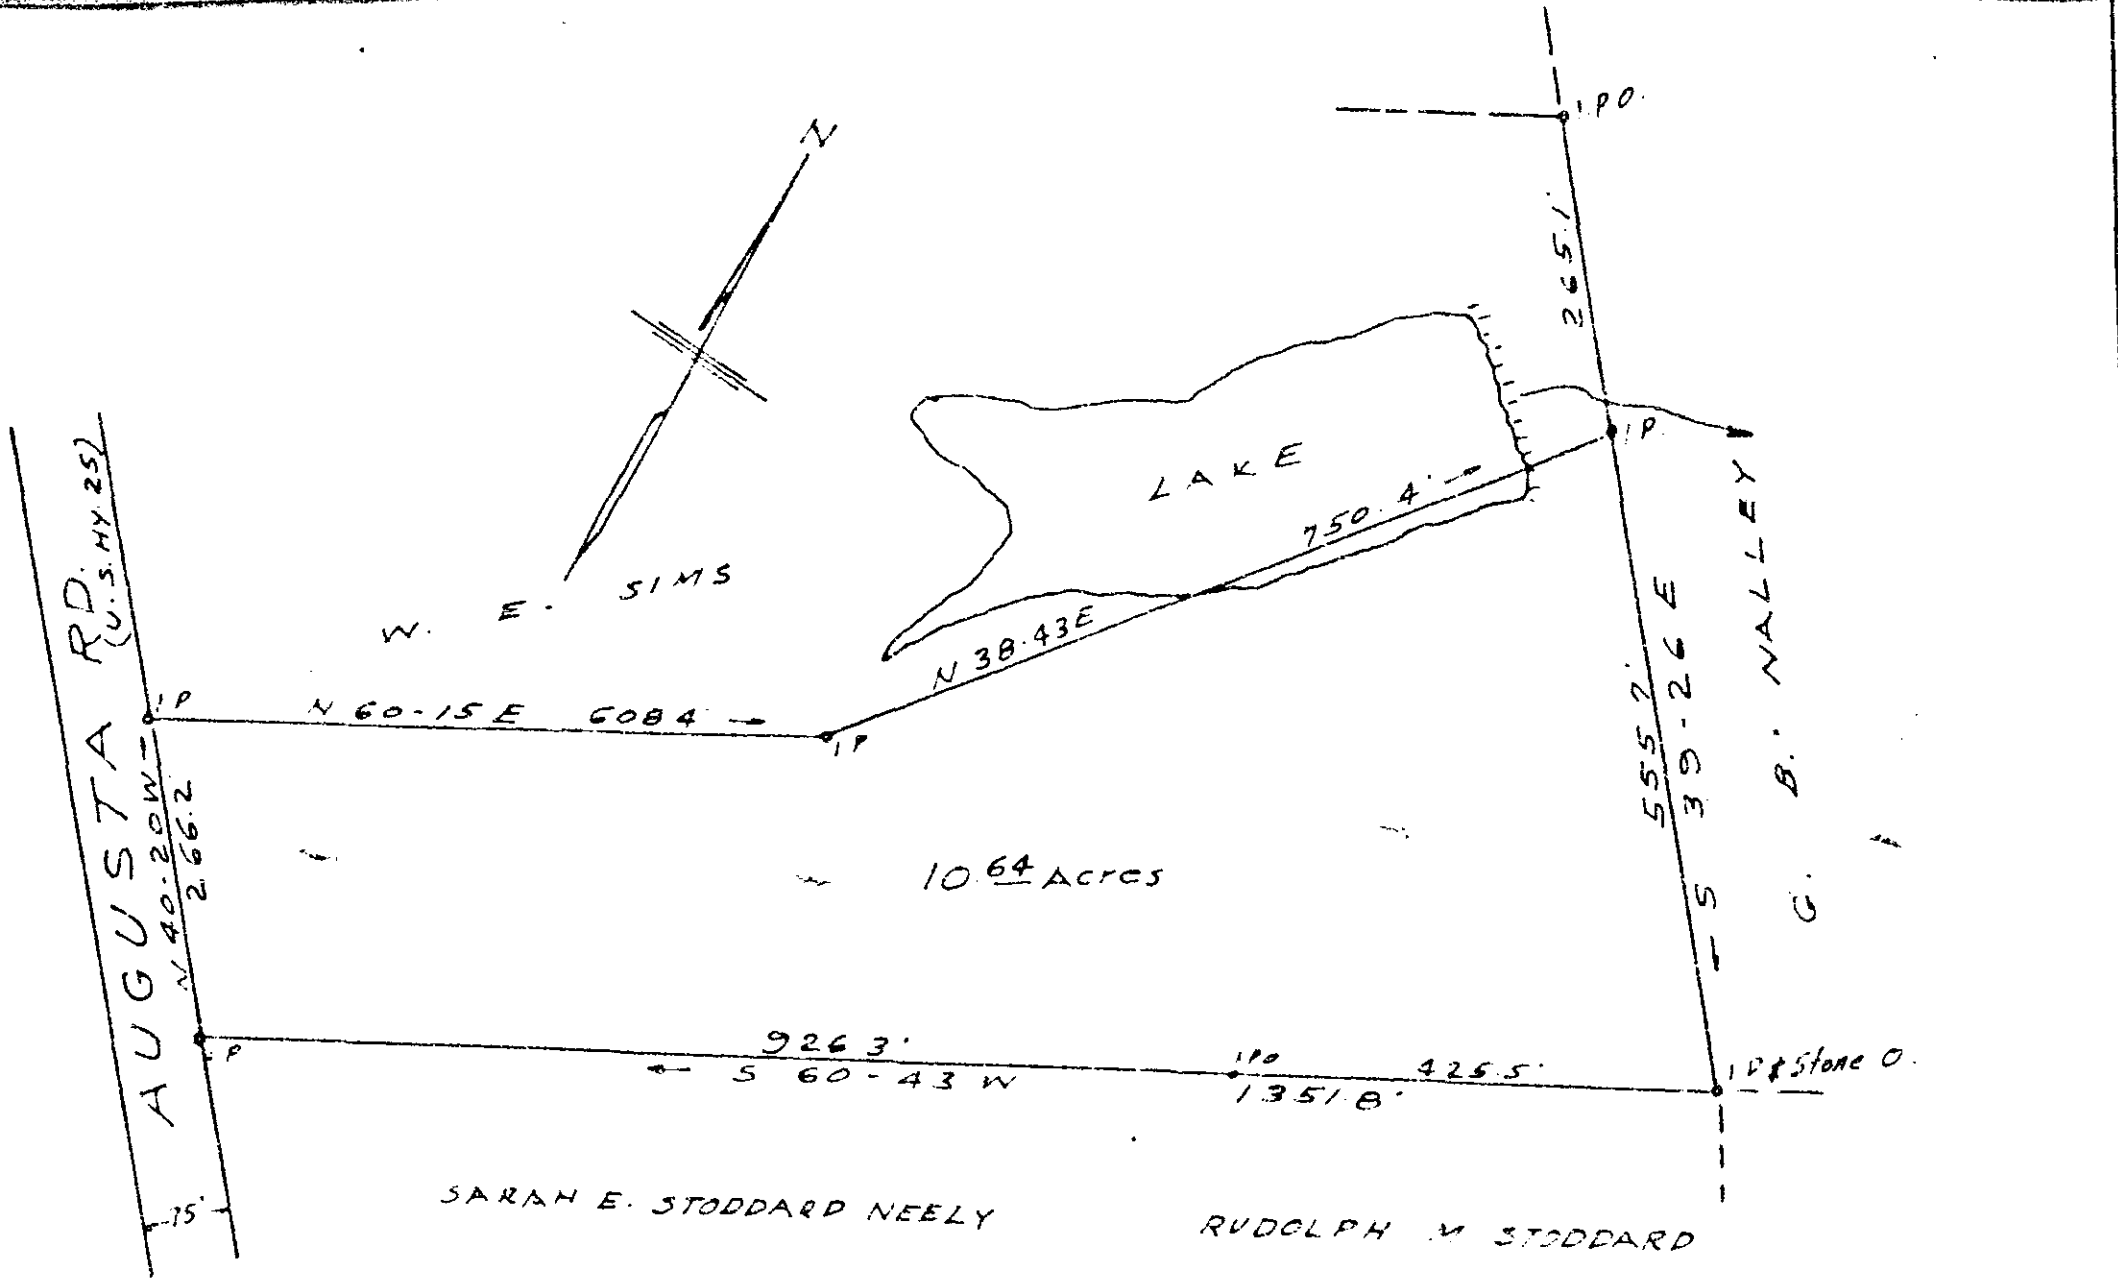

Plat Book MMM. Page 63 A

1064 Acres

SARAH E. STODDARD NEELY
RUDOLPH M. STODDARD

PROPERTY OF
W. E. SIMS
GREENVILLE CO. SC.
SCALE 1"=200 FEB 14 1962

AUGUSTA RD. (U.S. HY. 25)
N 40-20 W 266.2'

APR 6 9 30 AM 1962

APR 6 1962

Filed This 6 day of April 1962
And Recorded in Vol. MM Page 63 at P. B. M.
Register Mesne Conveyance Greenville County, S. C.

C. O. Riddle Reg. 45.

28722

F B A-62

63